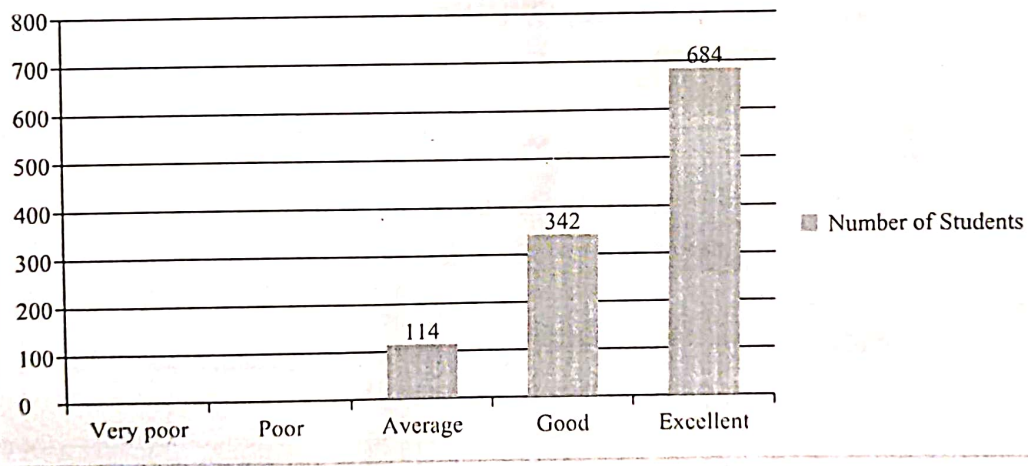

3. Using teaching AV aids material (charts, maps, whiteboard, smartboards, projectors, etc.)

	Number of students	Percentage of students
Very poor	0	0
Poor	0	0
Average	114	10
Good	342	30
Excellent	684	60
Total	1140	100

Using teaching AV aids material (charts, maps, whiteboard, smartboards, projectors, etc.)

[Signature]

Principal
Desh Bhagat College
BARDWAL-DHURI