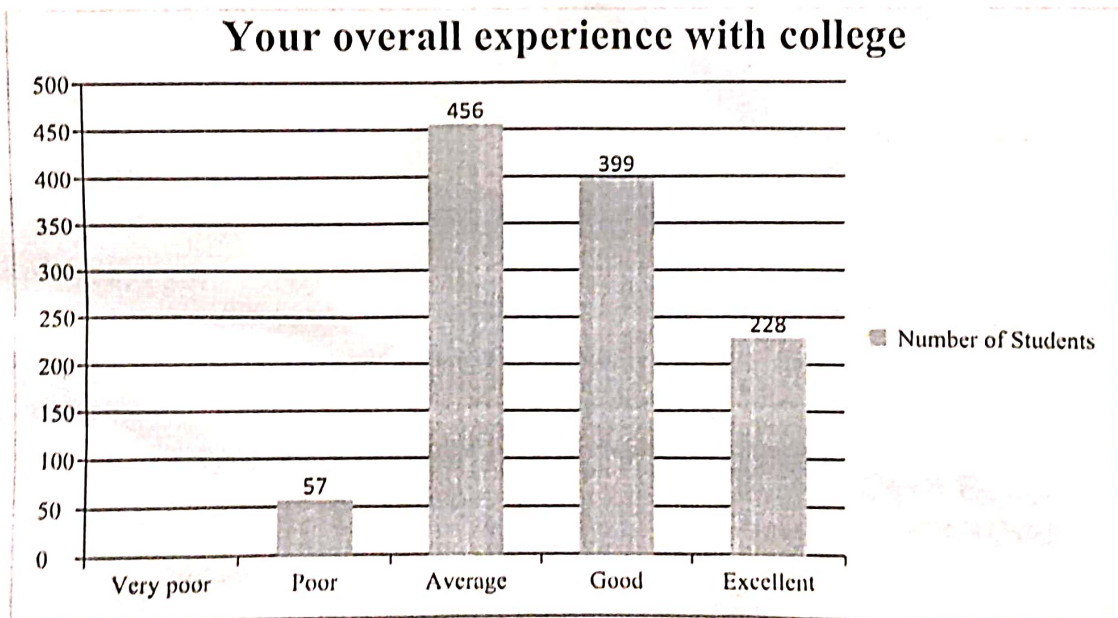

DESH BHAGAT COLLEGE, BARDWAL-DHURI

STUDENT SATISFACTION SURVEY (2023-24)

1. Your overall experience with college:

	Number of students	Percentage of students
Very poor	0	0
Poor	57	5
Average	456	40
Good	399	35
Excellent	228	20
Total	1140	100