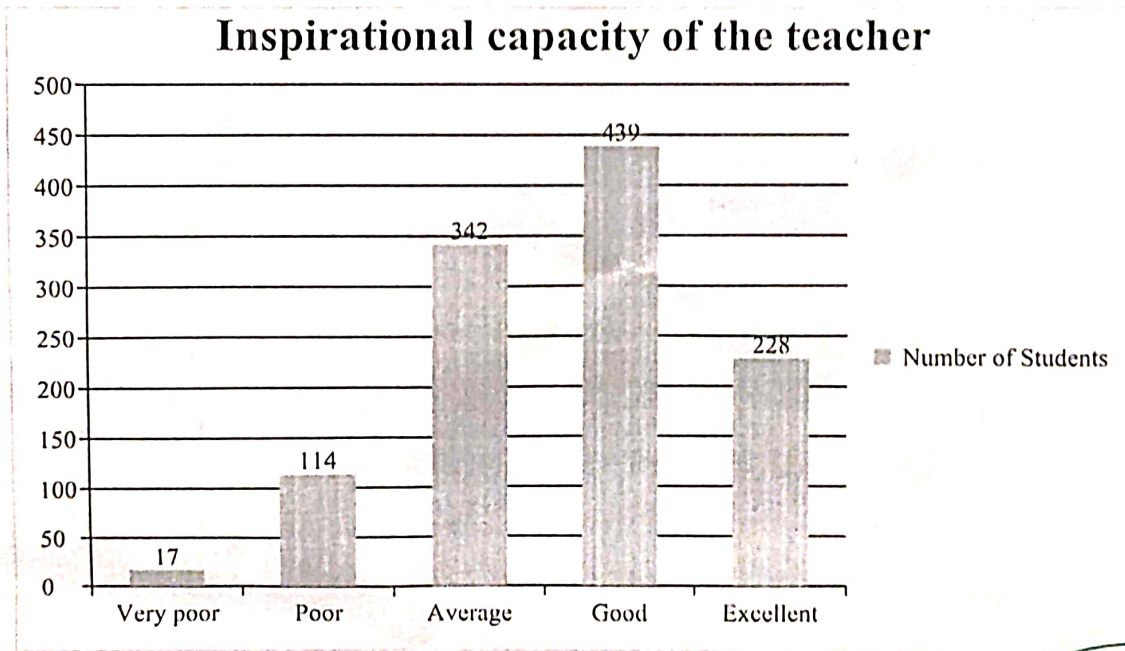

7. Inspirational capacity of the teacher.

	Number of students	Percentage of students
Very poor	17	1.5
Poor	114	10
Average	342	30
Good	439	38.5
Excellent	228	20
Total	1140	100

[Signature]
Principal
Desh Bhagat College
BARDWAL-DHURI