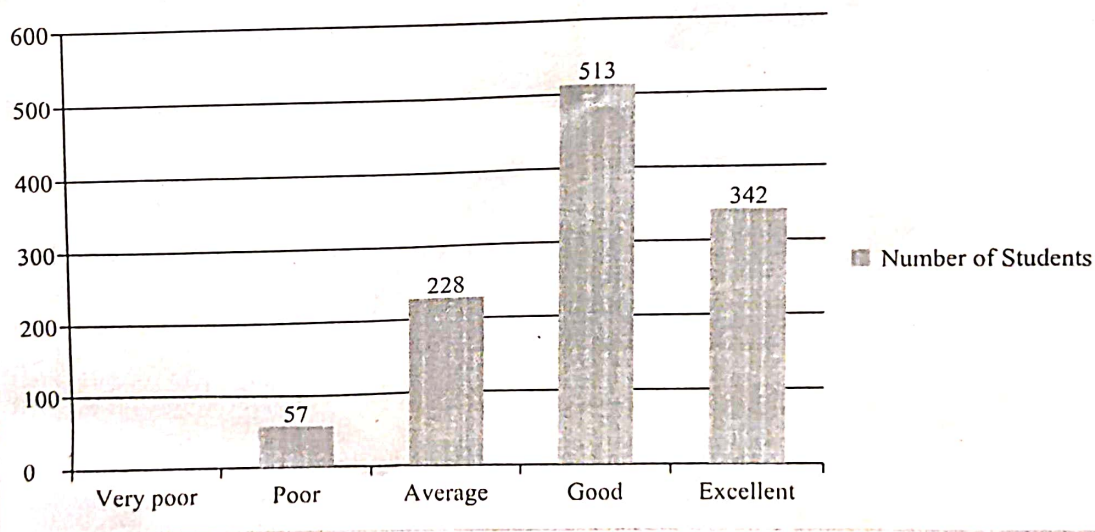

5. Interaction and communication of the teacher with students outside the class.

	Number of students	Percentage of students
Very poor	0	0
Poor	57	5
Average	228	20
Good	513	45
Excellent	342	30
Total	1140	100

Knowledge of the computer and ICT skills of the teacher.

T. Jha

Principal
Desh Bhagat College
BARDWAL-DHURI