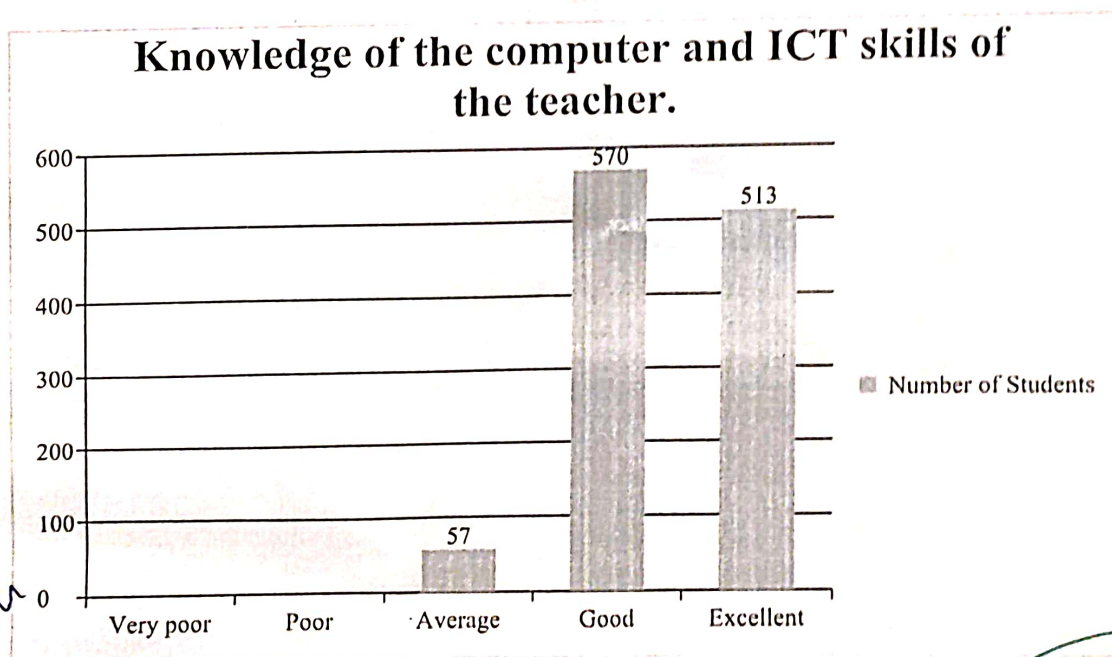

Knowledge of the computer and ICT skills of the teacher.

T. Jha

Principal
Desh Bhagat College
BARDWAL-DHURI

6. Knowledge of the computer and ICT skills of the teacher.

	Number of students	Percentage of students
Very poor	0	0
Poor	0	0
Average	57	5
Good	570	50
Excellent	513	45
Total	1140	100