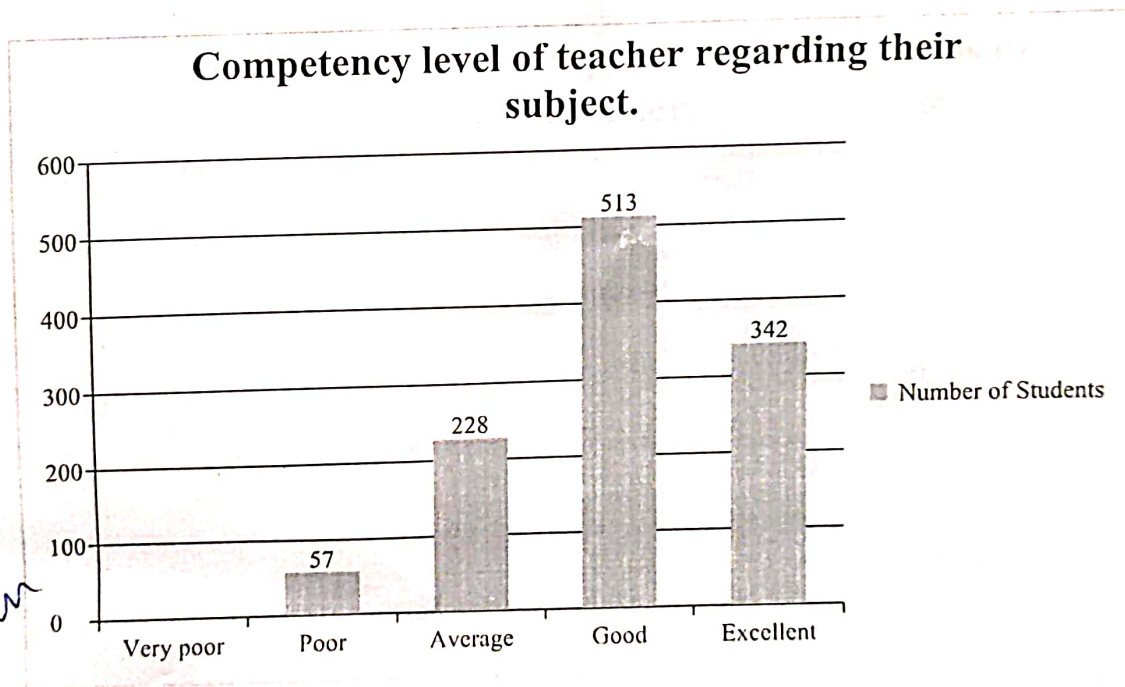

Using teaching AV aids material (charts, maps, whiteboard, smartboards, projectors, etc.)

[Signature]

Principal
Desh Bhagat College
BARDWAL-DHURI

4. Competency level of teacher regarding their subject.

	Number of students	Percentage of students
Very poor	0	0
Poor	57	5
Average	228	20
Good	513	45
Excellent	342	30
Total	1140	100