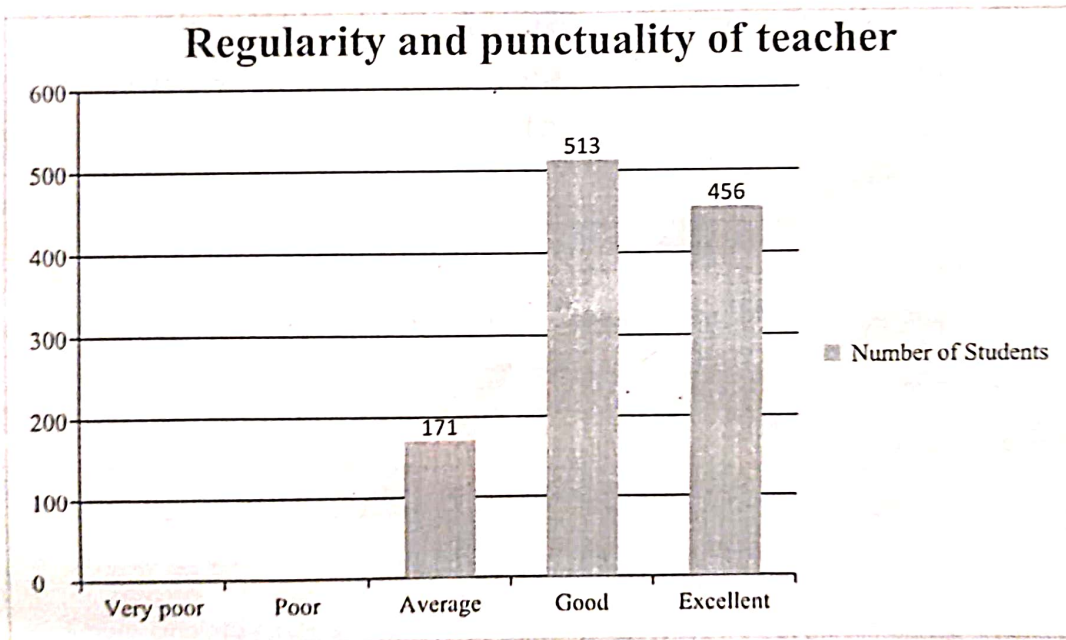

DESH BHAGAT COLLEGE, BARDWAL-DHURI

STUDENT SATISFACTION SURVEY (2023-24)

1. Your overall experience with college:

	Number of students	Percentage of students
Very poor	0	0
Poor	57	5
Average	456	40
Good	399	35
Excellent	228	20
Total	1140	100

Yours

T. S. S. S.
Principal
Desh Bhagat College
BARDWAL-DHURI

2. Regularity and punctuality of teacher.

	Number of students	Percentage of students
Very poor	0	0
Poor	0	0
Average	171	15
Good	513	45
Excellent	456	40
Total	1140	100